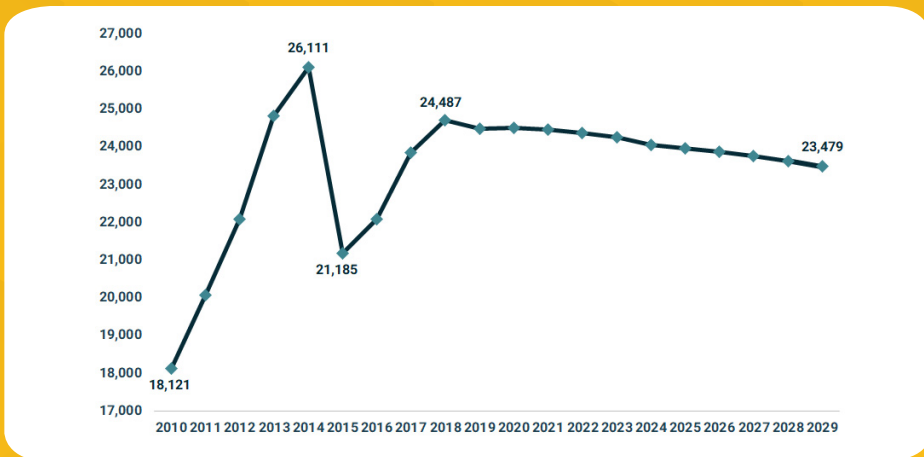

EMPLOYMENT OVER TIME

TOP POSTING EMPLOYERS

- American Consumer, Inc.
- Nesco Resource
- Start
- American Axle & Manufacturing, Inc.
- TEC Group Inc
- Adecco Group
- Triumph Group, Inc.
- Kelly Services, Inc.
- Spark Inc
- Aerotek, Inc.